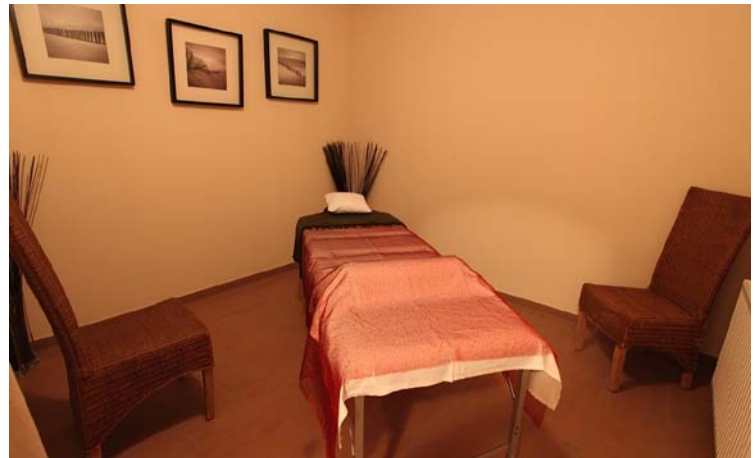

## Facilities

Heated boot room

Sauna

Massage room

Log fire

Bar area

Spacious dining room/ conference room

Satellite TV

**kaluma** ski

Tailor made ski holiday specialists  
Chalet Montfort, St Anton

Bar Area

Massage Room

Bedroom

Bathroom

Bedroom

Bathroom